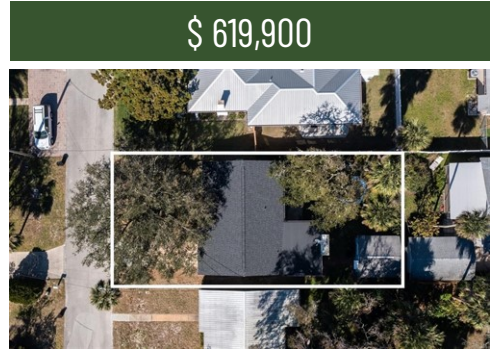

Central Beachside Hamlet

511 Goodwin Ave, New Smyrna Beach, FL 32169

- » Beds: 2 | Baths: 2 Full
- » MLS #: NS1080505
- » Single Family | 1,004 ft² | Lot: 5,000 ft²
- » New Roof & AC
- » Terrazzo Floors just repolished
- » More Info: [511GoodwinAveNewSmyrnaBeach.IsForSale.com](https://www.511GoodwinAveNewSmyrnaBeach.IsForSale.com)

Donna Concannon
NSB Luxury & Lifestyle Group
(386) 235-8588 (Donna)
(386) 453-6017 (David)
Donna@NSBHOMES.COM
<https://www.nsbhomes.com/staff/donna-concannon>

NEW ROOF, NEW PAINT, NEW BATHROOM AND BEST OF ALLNEW PRICE! Welcome to 511 Goodwin Avenue! Tucked away in the Highly desirable Central Beachside Hamlet on the north treed-lined end of Goodwin Street. Not in a Flood Zone. This 2 bedroom 2 bath Beachside Bungalow features beautifully Restored and Maintained Terrazzo Floors, a Fireplace and Outbuilding. Improvements made in 2022 include New Roof, A/C, Gutters, Electrical, Interior and Exterior Paint and new Slider. Easy living on a Quiet Street with little vehicular traffic. The concrete block, 2 room Additional Structure would be a perfect Guest Suite, Work Shop, ShedShed or Gym. This home is ready for your enjoyment! Just a short walk or golf cart ride away, Flagler Avenue is the perfect blend of laid back relaxation and excitement. New Smyrna is know for sugar sand beaches, great sport fishing, surfing and our art scene. Embrace the allure of beachside living, where every day feels like a vacation and memories are waiting to be made. Contact your LOCAL REALTOR to schedule a showing today. And be sure not to miss our video tour of this quaint, beachside beauty!